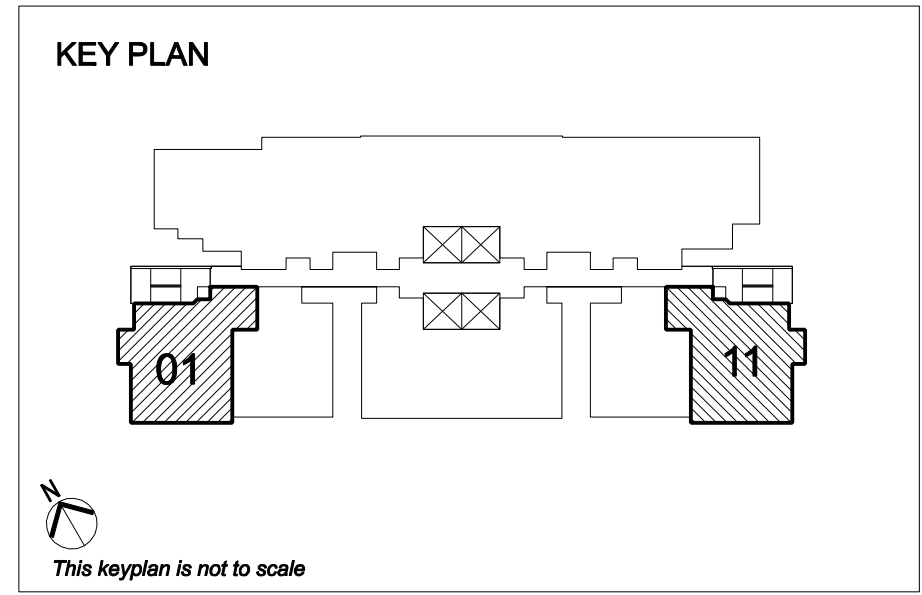

LOWER STOREY

UPPER STOREY

# TYPE BL1

2 BEDROOM LOFT UNIT  
32nd, 34th, 36th,  
38th, 40th & 42nd STOREY

42-01	MIRROR LAYOUT	42-11
40-01		40-11
38-01		38-11
36-01		36-11
34-01		34-11
32-01		32-11

*This keyplan is not to scale*  
*The above plan is subject to change as may be approved by the relevant authority*