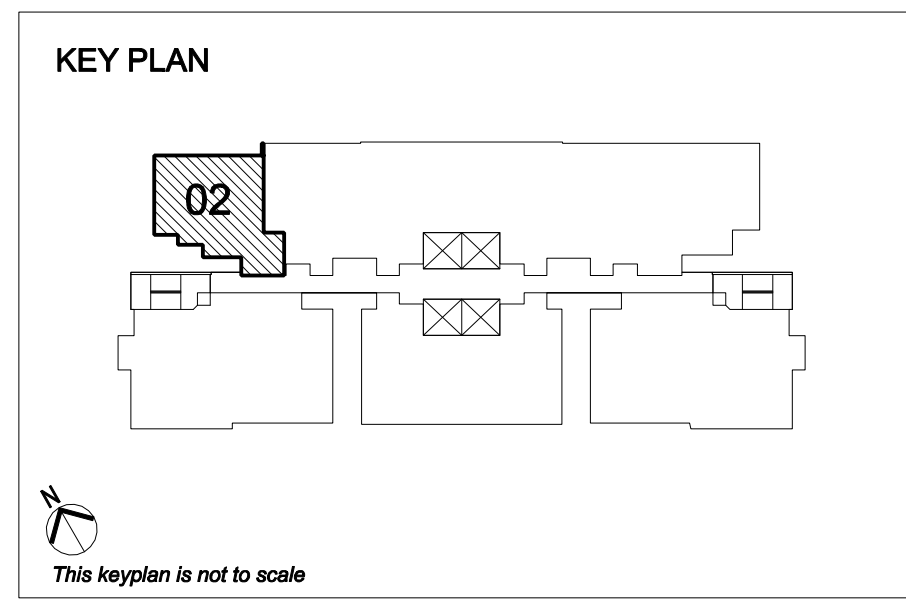

TYPE AL6

1 BEDROOM LOFT UNIT
 32nd, 34th, 36th,
 38th, 40th & 42nd STOREY

- 42-02
- 40-02
- 38-02
- 36-02
- 34-02
- 32-02

This keyplan is not to scale
The above plan is subject to change as may be approved by the relevant authority