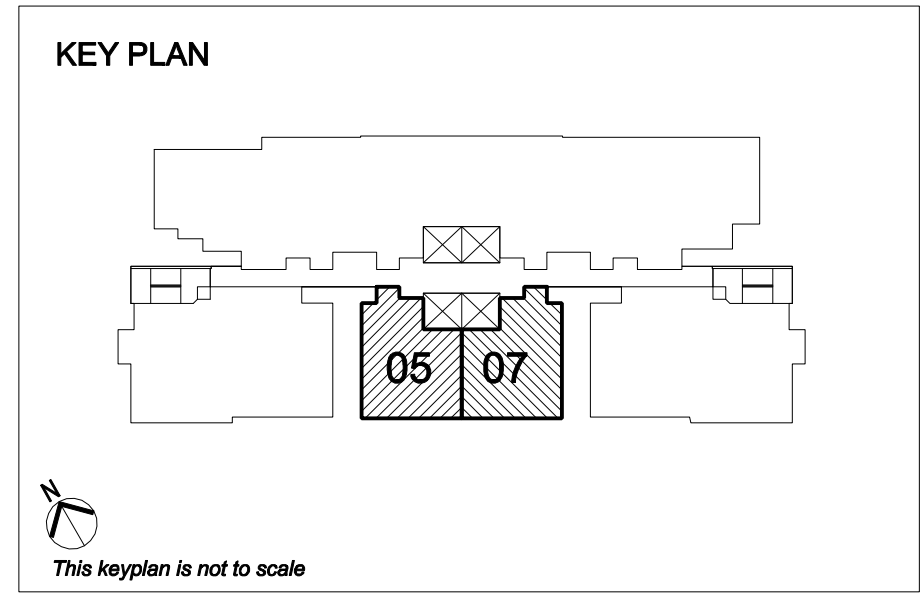

LOWER STOREY

UPPER STOREY

TYPE AL3

1 BEDROOM LOFT UNIT
32nd, 34th, 36th,
38th, 40th & 42nd STOREY

42-05	MIRROR LAYOUT	42-07
40-05		40-07
38-05		38-07
36-05		36-07
34-05		34-07
32-05		32-07

This keyplan is not to scale
The above plan is subject to change as may be approved by the relevant authority