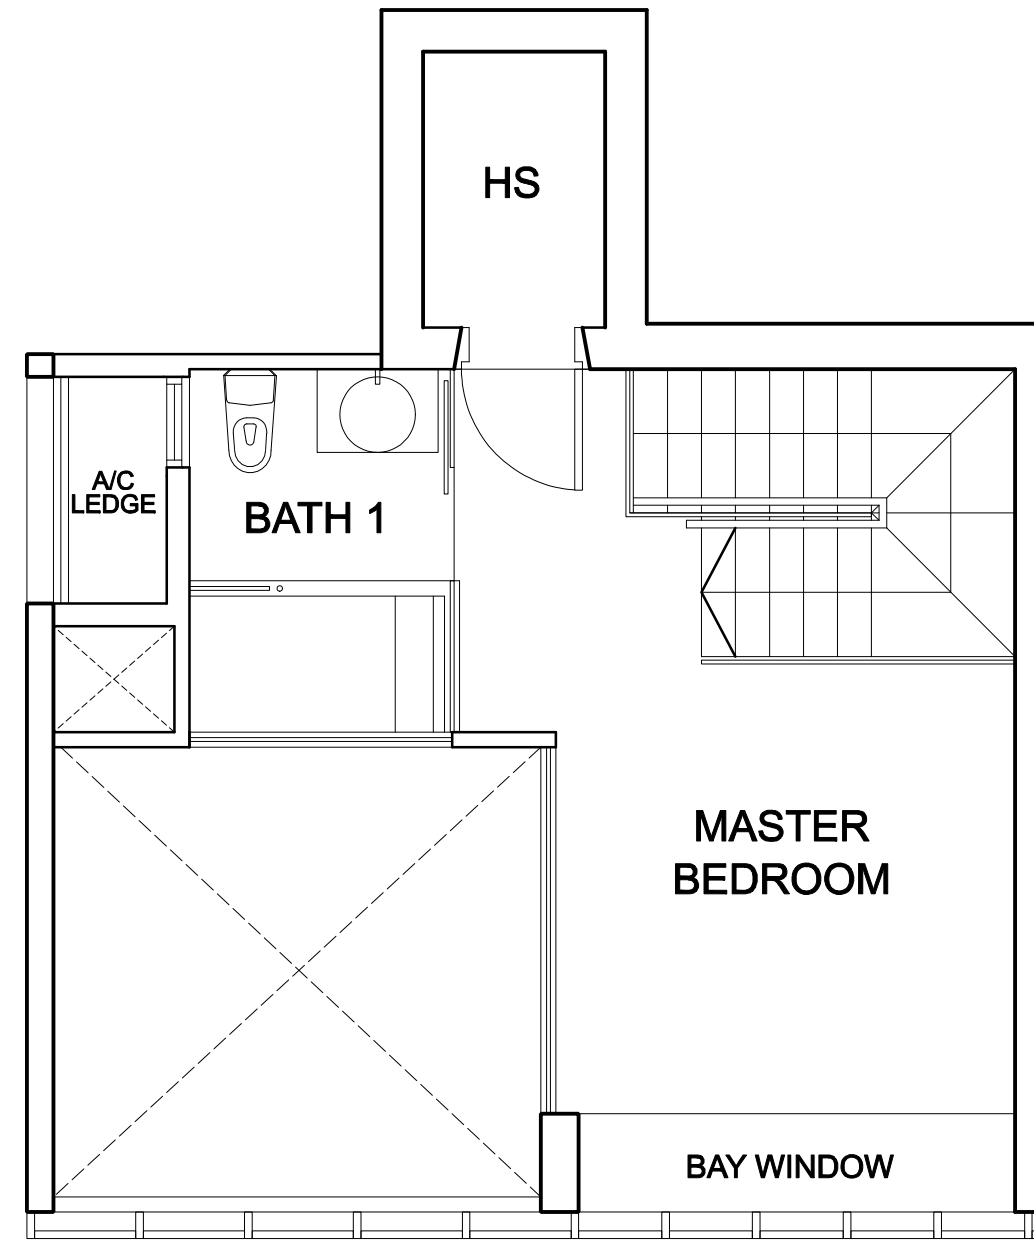

LOWER STOREY

UPPER STOREY

TYPE AL3

1 BEDROOM LOFT UNIT
32nd, 34th, 36th,
38th, 40th & 42nd STOREY

42-05	MIRROR LAYOUT	42-07
40-05		40-07
38-05		38-07
36-05		36-07
34-05		34-07
32-05		32-07

This keyplan is not to scale
The above plan is subject to change as may be approved by the relevant authority