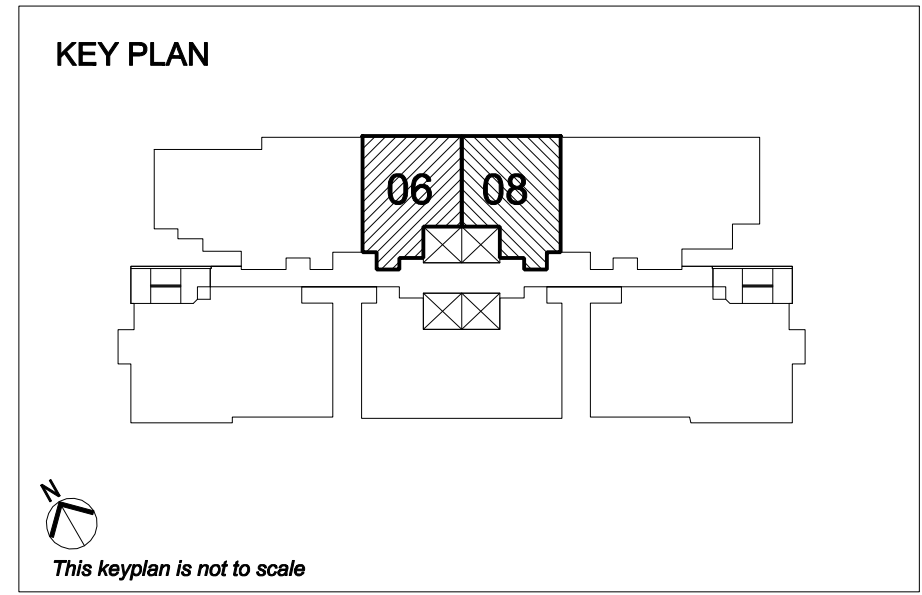

TYPE AL1

1 BEDROOM LOFT UNIT
 32nd, 34th, 36th,
 38th, 40th & 42nd STOREY

42-06	MIRROR LAYOUT	42-08
40-06		40-08
38-06		38-08
36-06		36-08
34-06		34-08
32-06		32-08

This keyplan is not to scale
The above plan is subject to change as may be approved by the relevant authority